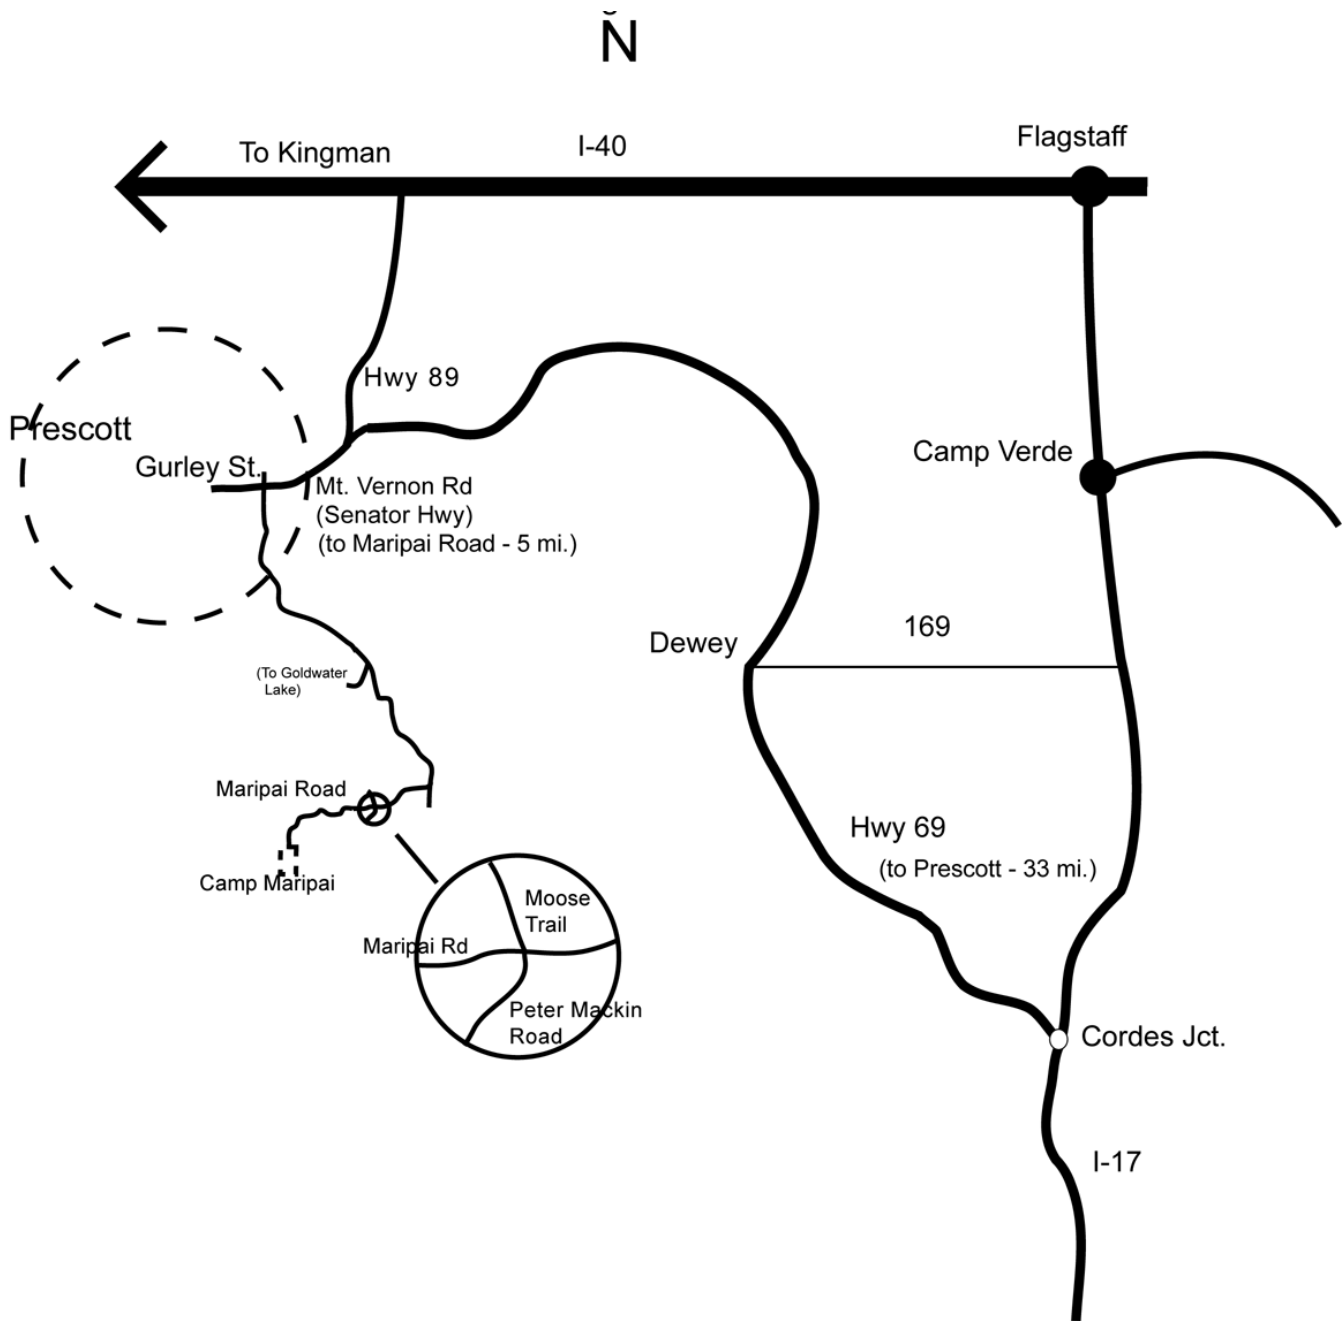

Camp Maripai Road Map

Driving Directions: Take I-17 to State Rt. 69 at Cordes Junction. Take State Rt. 69 to Prescott (approx. 30 miles). State Rt. 69 will connect with Gurley Street in Prescott. Take Gurley St. west to Mt. Vernon Road (Senator Hwy). Turn left on Mt. Vernon Rd. (Mt. Vernon will become Senator Hwy). Take Mt. Vernon Rd. approximately five miles to Maripai Road. Turn right on Maripai Rd. Take Maripai Rd. approximately two miles to Camp Maripai.

Camp Maripai Site Map