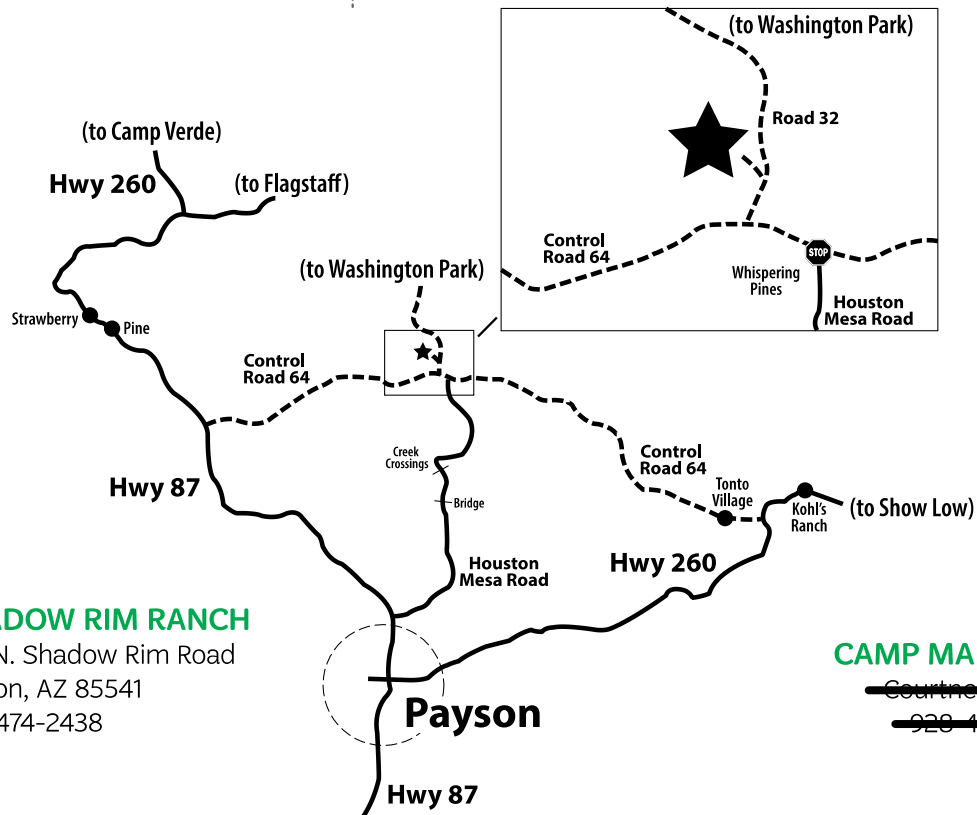

# SHADOW RIM RANCH ROAD MAP & DIRECTIONS

**SHADOW RIM RANCH**  
530 N. Shadow Rim Road  
Payson, AZ 85541  
928-474-2438

**CAMP MANAGER**  
~~Courtney Bartlett~~  
~~928-474-2480~~

**FROM METRO PHOENIX AREA:** Take Hwy 87 North through Payson to Houston Mesa Road, turn right (Rd # 199). Go approximately 10 miles. Turn left onto Control Road 64 at the stop sign in Whispering Pines. (Road becomes dirt at this point). Take Control Road 64 approximately ½ mile and turn right on FS Road # 32 (Washington Park Road). Continue on Road 32 for 1.3 miles. You will see a sign that says “Shadow Rim Ranch 1 Mile”. Take a left onto Shadow Rim Road (FS 437). Follow Shadow Rim Road ½ mile to the gate.

**FROM THE WHITE MOUNTAINS AREA:** Take highway 260 west to Control Road 64. (Tonto Village turn off –road becomes dirt at this point). Go approximately 13 miles. At Whispering Pines stop sign, continue west on Control Road 64. Approximately ½ mile after Whispering Pines, turn right on FS Road # 32 (Washington Park Road). Continue on Road 32 for 1.3 miles. You will see a sign that says “Shadow Rim Ranch 1 Mile”. Take a left onto Shadow Rim Road (FS 437). Follow Shadow Rim Road ½ mile to the gate.

**FROM CAMP VERDE/NORTHERN AZ:** Take Hwy 87 toward Payson. Approximately 3 miles after Pine, turn left onto Control Road 64. (Road becomes dirt at this point). Take Control Road 64 for 9½ miles to FS Road #32 (Washington Park Road). Turn left at the sign that says, “Washington Park” and “Shadow Rim Ranch” and proceed for 1.3 miles. You will see a sign that says “Shadow Rim Ranch 1 Mile”. Take a left onto Shadow Rim Road (FS 437). Follow Shadow Rim Road ½ mile to the gate.

Once you leave the main highways, cellular service is intermittent (at best). Please program the address (530 N. Shadow Rim Road, Payson, AZ 85541) into your phone/navigation system before departing.