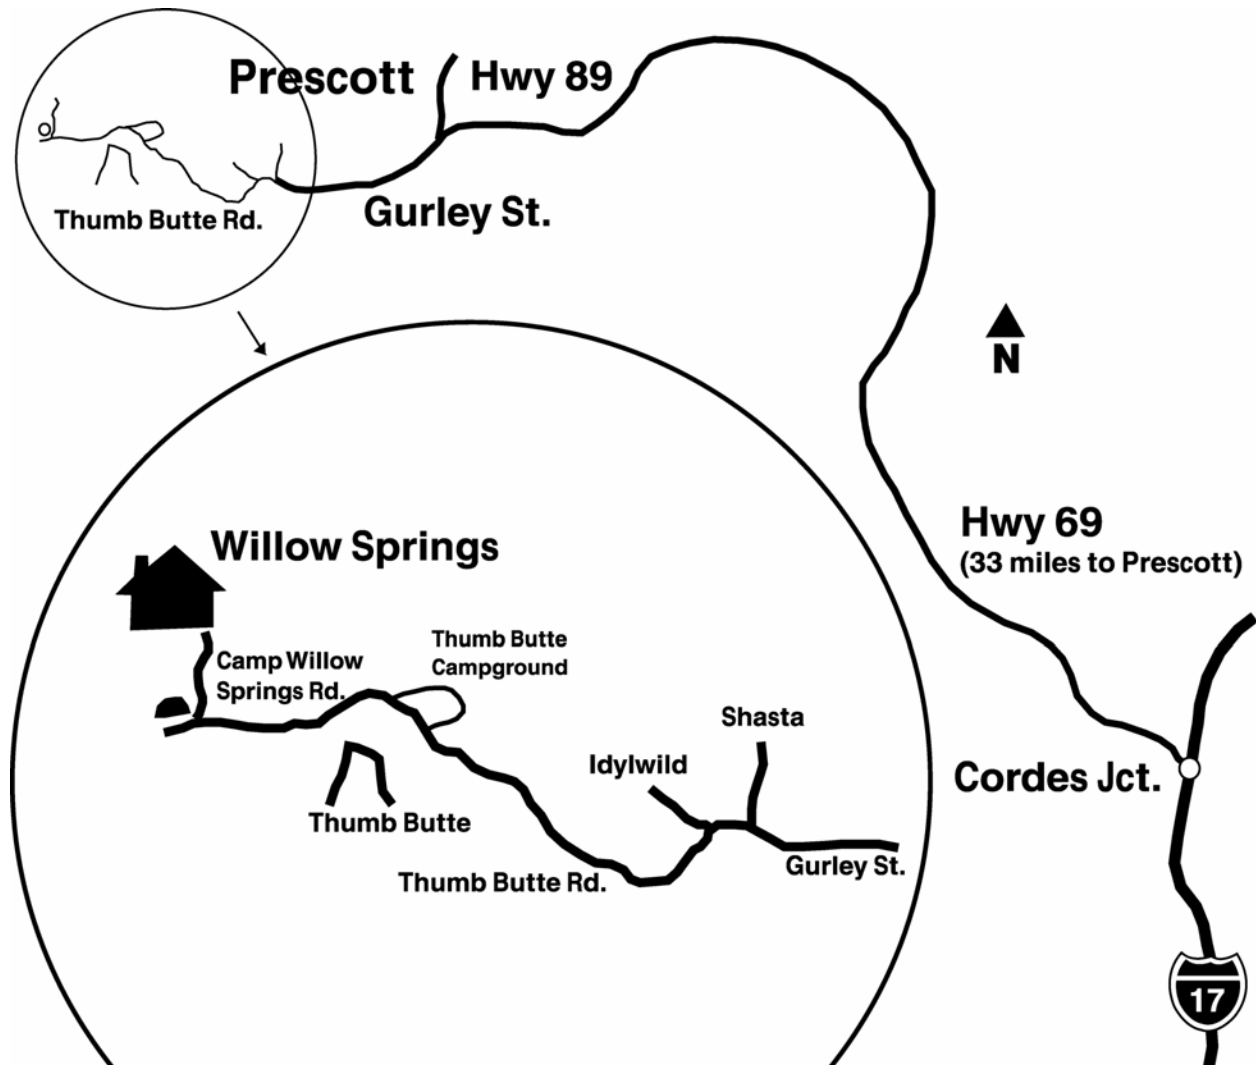

# Willow Springs Program Center Road Map

**WILLOW SPRING PROGRAM CENTER**  
3990 W. Thumb Butte Rd.  
Prescott, Arizona 86305-8200

**CAMP MANAGER - PETER GLENN**

**Primary: 928.778.5127**

**Secondary: 928.445.7532**

Take I-17 to State Rt. 69 at Cordes Junction. Take State Rt. 69 to Prescott (approximately 33 miles). State Rt. 69 will connect with Gurley Street in Prescott. Take Gurley St. turnoff west through Prescott. Gurley Street curves through town and turns into Thumb Butte Rd. Continue west on Thumb Butte Road, just past Thumb Butte Park the road will become a dirt road. Go approximately 1.5 miles on the dirt road to Willow Springs Road (Sign on right side of road). Turn right on to Willow Springs Road and continue 1/2 mile to the entrance of Willow Springs Program Center.

# Willow Springs Program Center Site Map